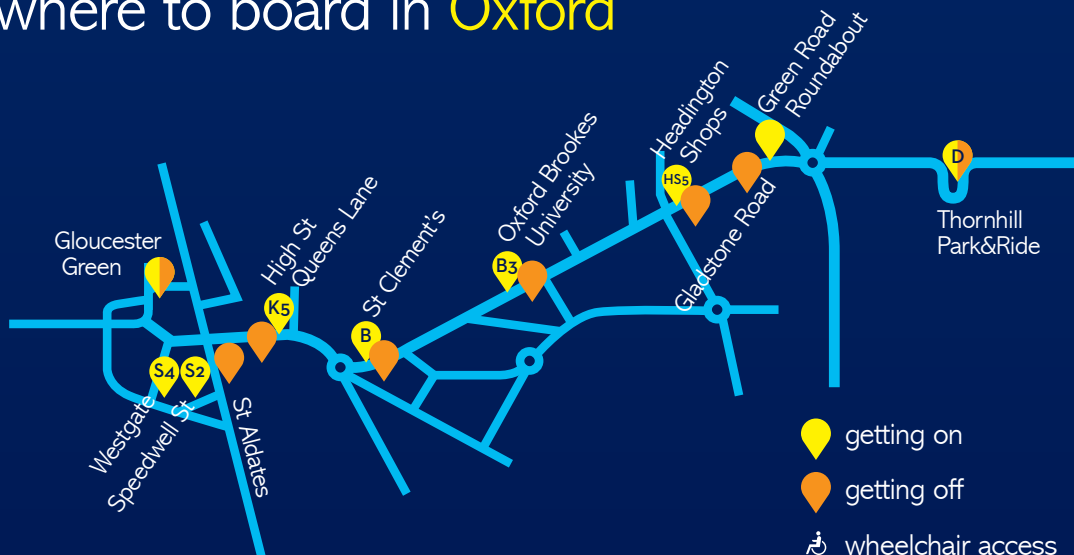

All coaches serve Heathrow Central (for Terminals 2 & 3) and Heathrow Terminal 5. Terminals are served in a different order by coaches continuing to Gatwick Airport - please check the arrival time carefully.

## where to board in Oxford

Buy the airline FLYER ticket from your local bus driver or on the Oxford Bus app and your bus journey into the city is free!

This means that one ticket covers your entire journey, from your nearest Oxford Bus Company or Thames Travel bus stop, all the way to Heathrow or Gatwick.

<b>Gatwick</b>	South Terminal			1720		1820		1920		2020		2125		2255	
	North Terminal			1729		1829		1928		2028		2133		2303	
<b>Heathrow</b>	Central Bus Station	1755	1815	1835	1855	1915	1935	2000	2025	2055	2125	2155	2230	2315	0000
	Compass Centre BW	1759	1819	1839	1859	1919	1939	2004	2029	2059	2129	2159	2234	2319	0004
	Terminal 5 stand 10	1805	1825	1845	1905	1925	1945	2010	2035	2105	2135	2205	2240	2325	0010
<b>High Wycombe</b>	Coachway	1840	1900	1920	1940	2000	2015	2040	2105	2135	2205	2235	2305	2350	0035
<b>Lewknor Turn</b>	M40 Junction 6	1857	1917	1937	1957	2015	2030	2055	2120	2150	2220	2250	2320	0005	0050
<b>Oxford</b>	Thornhill Park&Ride	1915	1935	1955	2015	2030	2045	2110	2135	2205	2235	2305	2335	0020	0105
	Gloucester Green	1945	2005	2025	2045	2100	2115	2135	2155	2225	2255	2325	2355	0040	0125